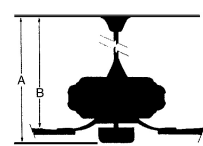

MEASUREMENTS

Blade Finish:				Reversible Blades:	No
Blade Material:	Plywood Construction			Slope:	No
Blade Sweep:	No. of Blades:	Blade Pitch:	Hanging Weight:		
52"	5	12	17.48		
Downrod 1:	Downrod 1 Outside Dia:	Downrod 2:	Downrod 2 Outside Dia:		
6	0.75				
Ceiling to Lowest Point: (Dim A)	Ceiling to Blade (Dim B)	Lead Wire:	Motor Size:		
11.75	9.0	80	153x15mm		